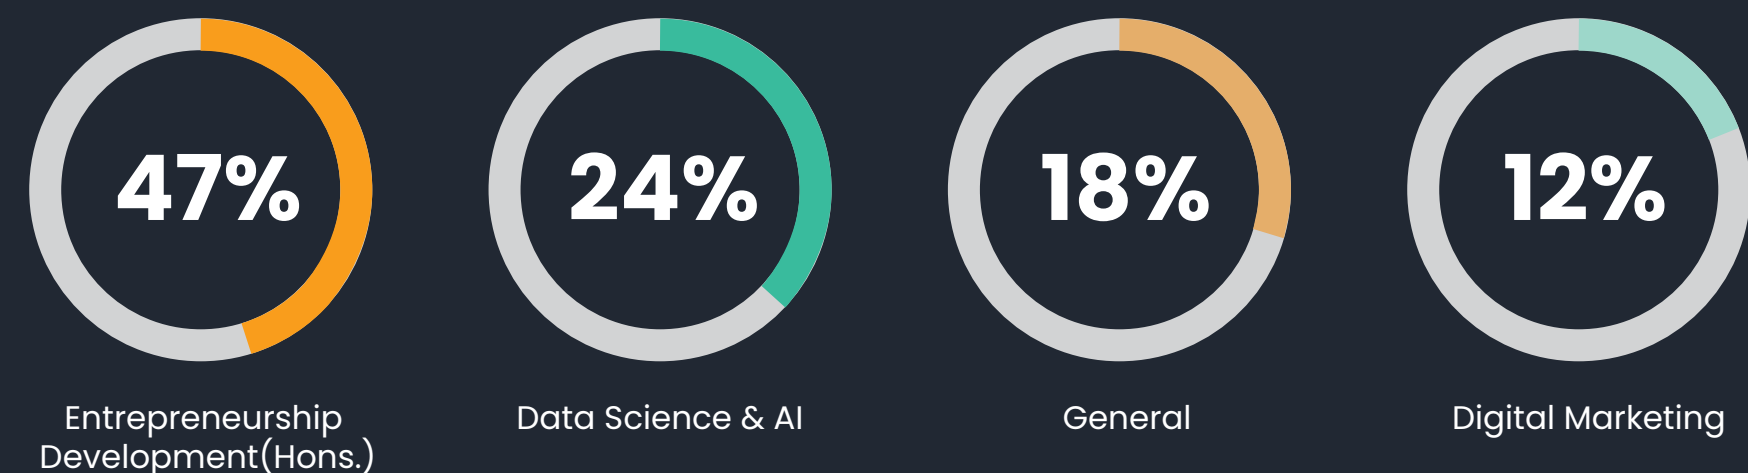

Median CTC

4.85 LPA

Gender Ratio

Batch Profile

Sector-Wise Details

Break up of Functional Areas

OUR RECRUITING PARTNERS

Woxsen University : Kamkole – Sadasivpet, Hyderabad, Telangana 502 345
Tel: (+9140) 4444 8888 | email: placements@woxsen.edu.in