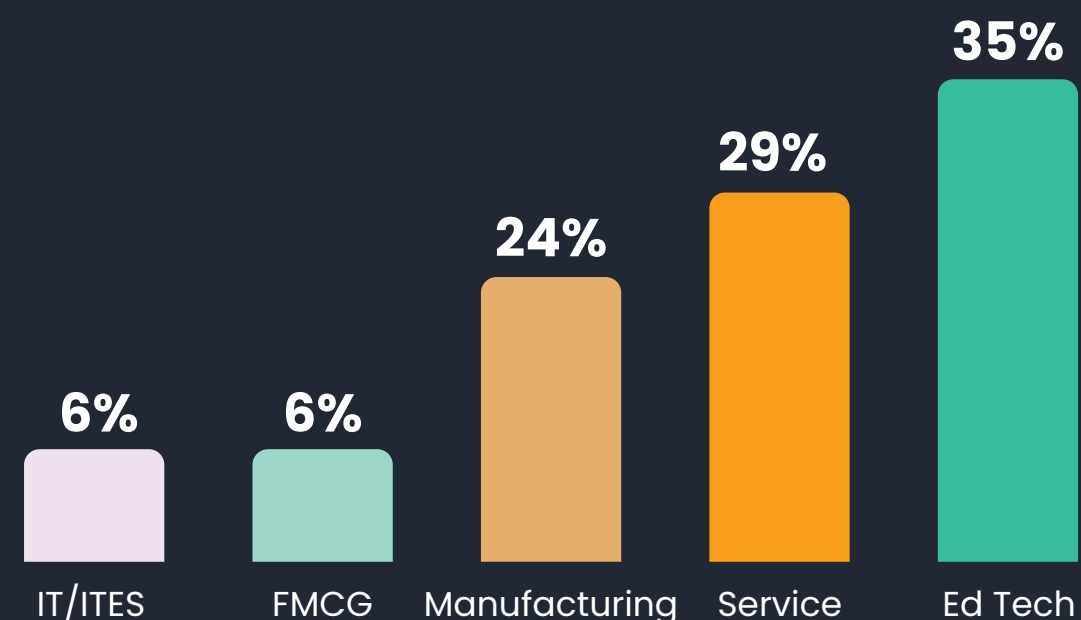

Median CTC

4.85 LPA

Gender Ratio

Batch Profile

Sector-Wise Details

Break up of Functional Areas

OUR RECRUITING PARTNERS

Woxsen University : Kamkole – Sadasivpet, Hyderabad, Telangana 502 345
Tel: (+9140) 4444 8888 | email: placements@woxsen.edu.in