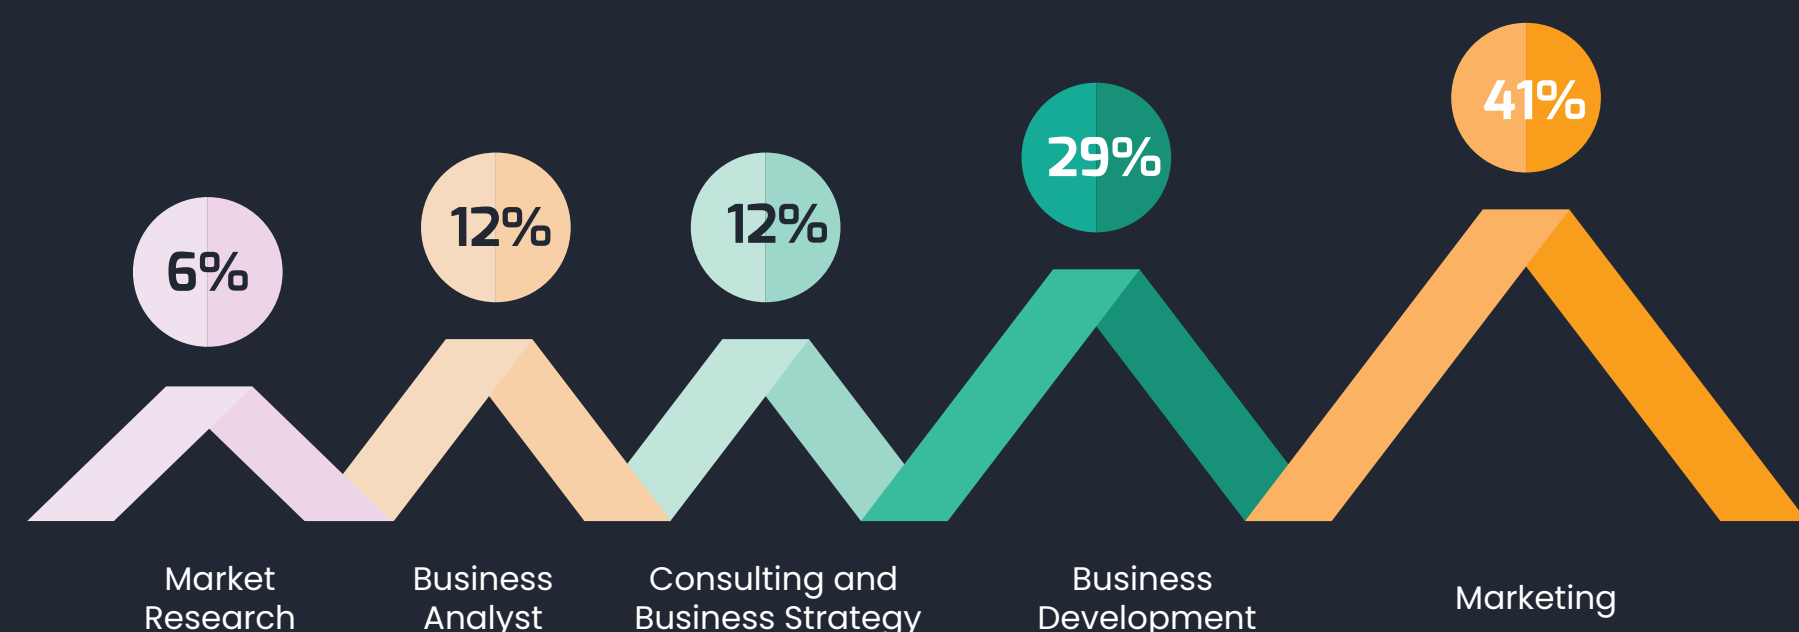

Median CTC

4.85 LPA

Gender Ratio

Batch Profile

Sector-Wise Details

Break up of Functional Areas

OUR RECRUITING PARTNERS

Woxsen University : Kamkole – Sadasivpet, Hyderabad, Telangana 502 345
Tel: (+9140) 4444 8888 | email: placements@woxsen.edu.in