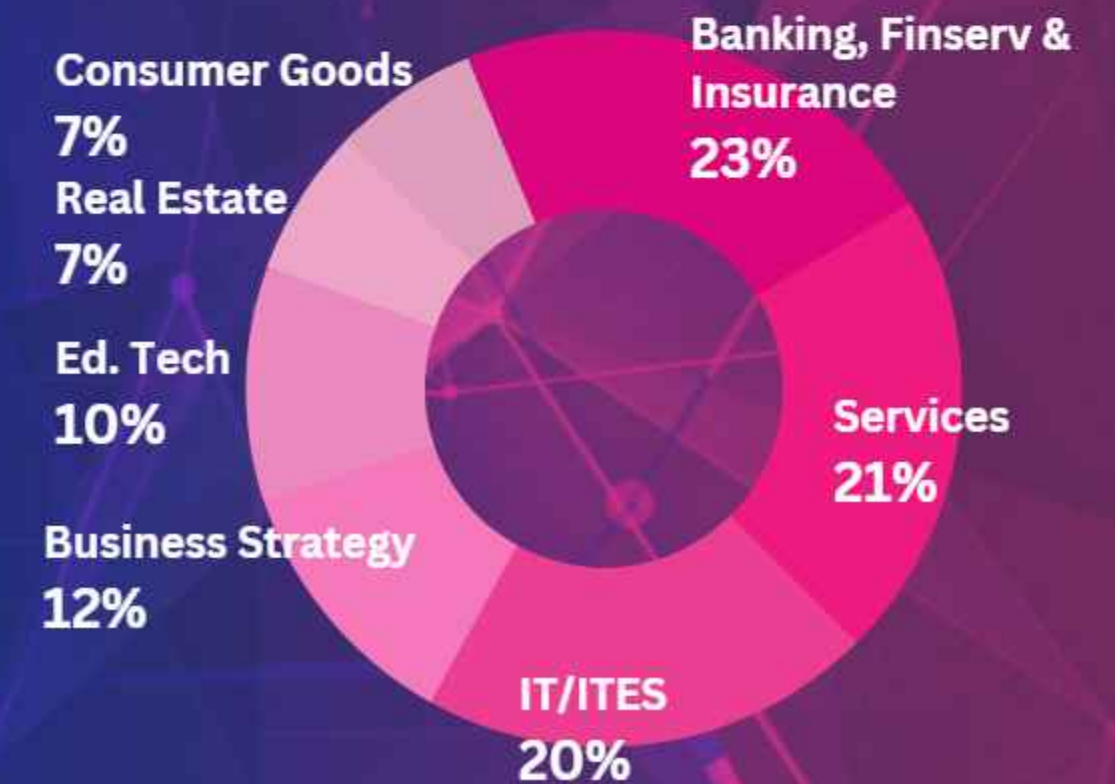

Educational Background

CTC Growth YoY

Functional Areas

Sector-Wise Breakup

RECRUITMENT HIGHLIGHTS

Companies Visited: 131

Woxsen University Kamkole - Sadasivpet, Hyderabad, Telangana 502 345

Tel: (+9140) 4444 8888 | email: placements@woxsen.edu.in