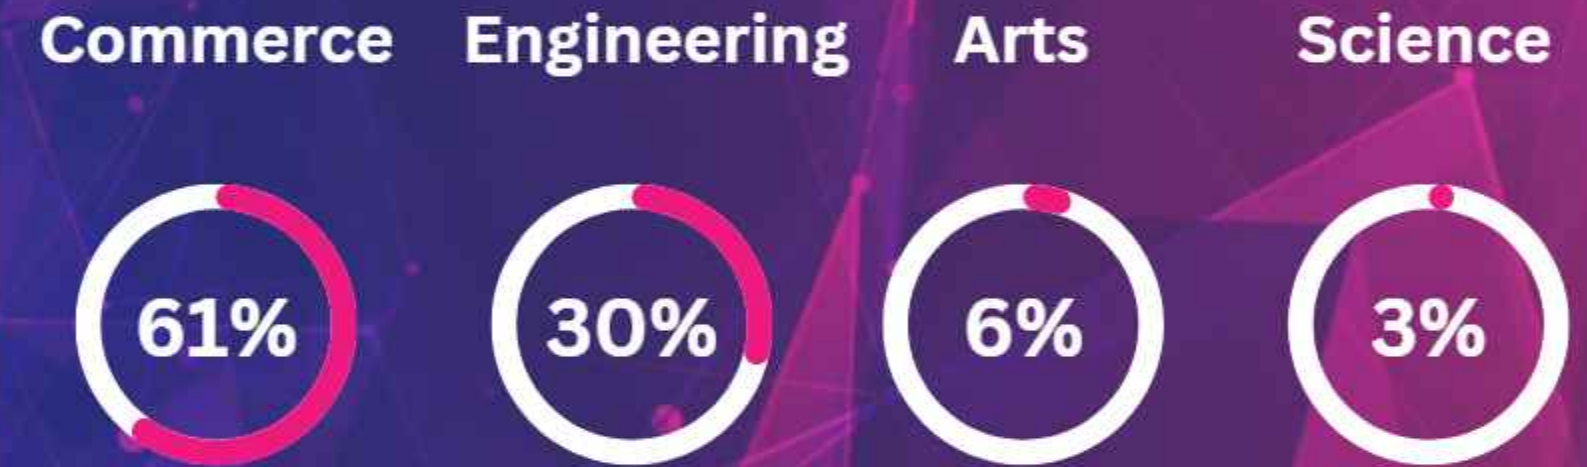

Educational Background