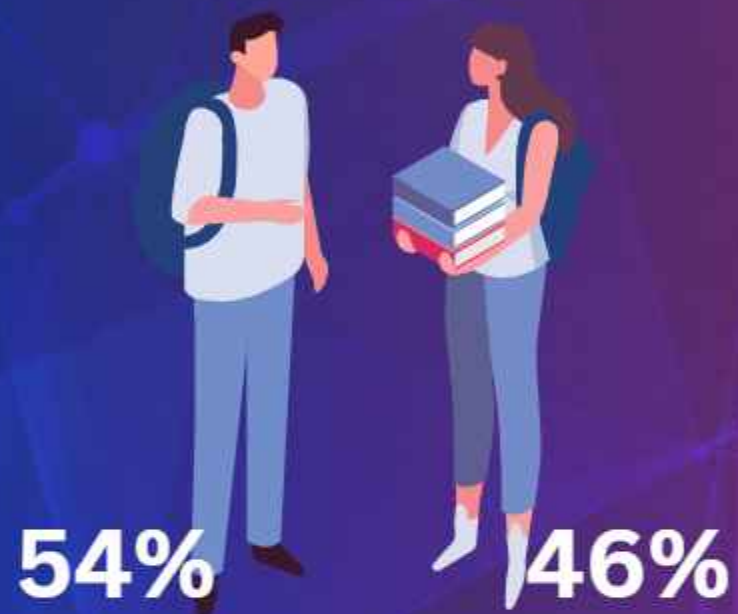

FINAL PLACEMENT REPORT

MBA 2021-2023 Batch

Highest CTC
17.00 LPA

Top 20% Avg. CTC
14.05 LPA

Overall Avg. CTC
9.09 LPA

Median CTC
8.00 LPA

Gender Ratio

Work Experience