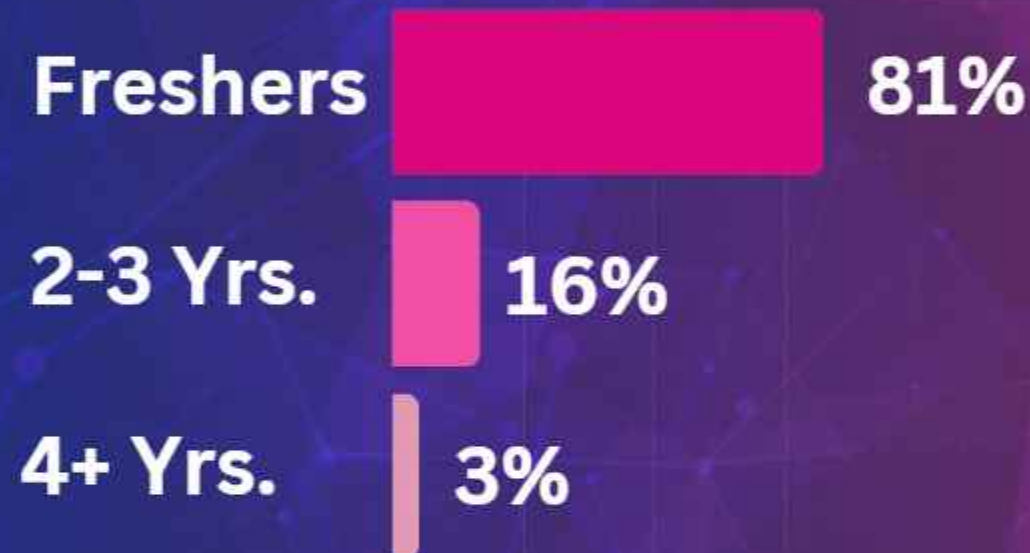

FINAL PLACEMENT REPORT

MBA 2021-2023 Batch

Highest CTC
17.00 LPA

Top 20% Avg. CTC
14.05 LPA

Overall Avg. CTC
9.09 LPA

Median CTC
8.00 LPA

Gender Ratio

Work Experience