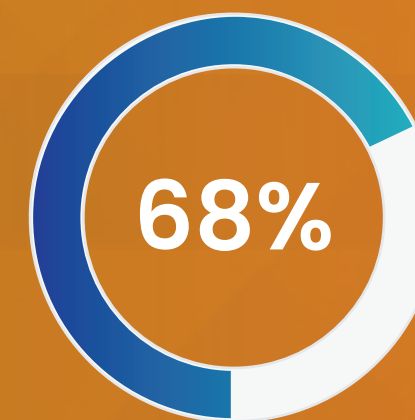

Batch Profile

Data Science & AI