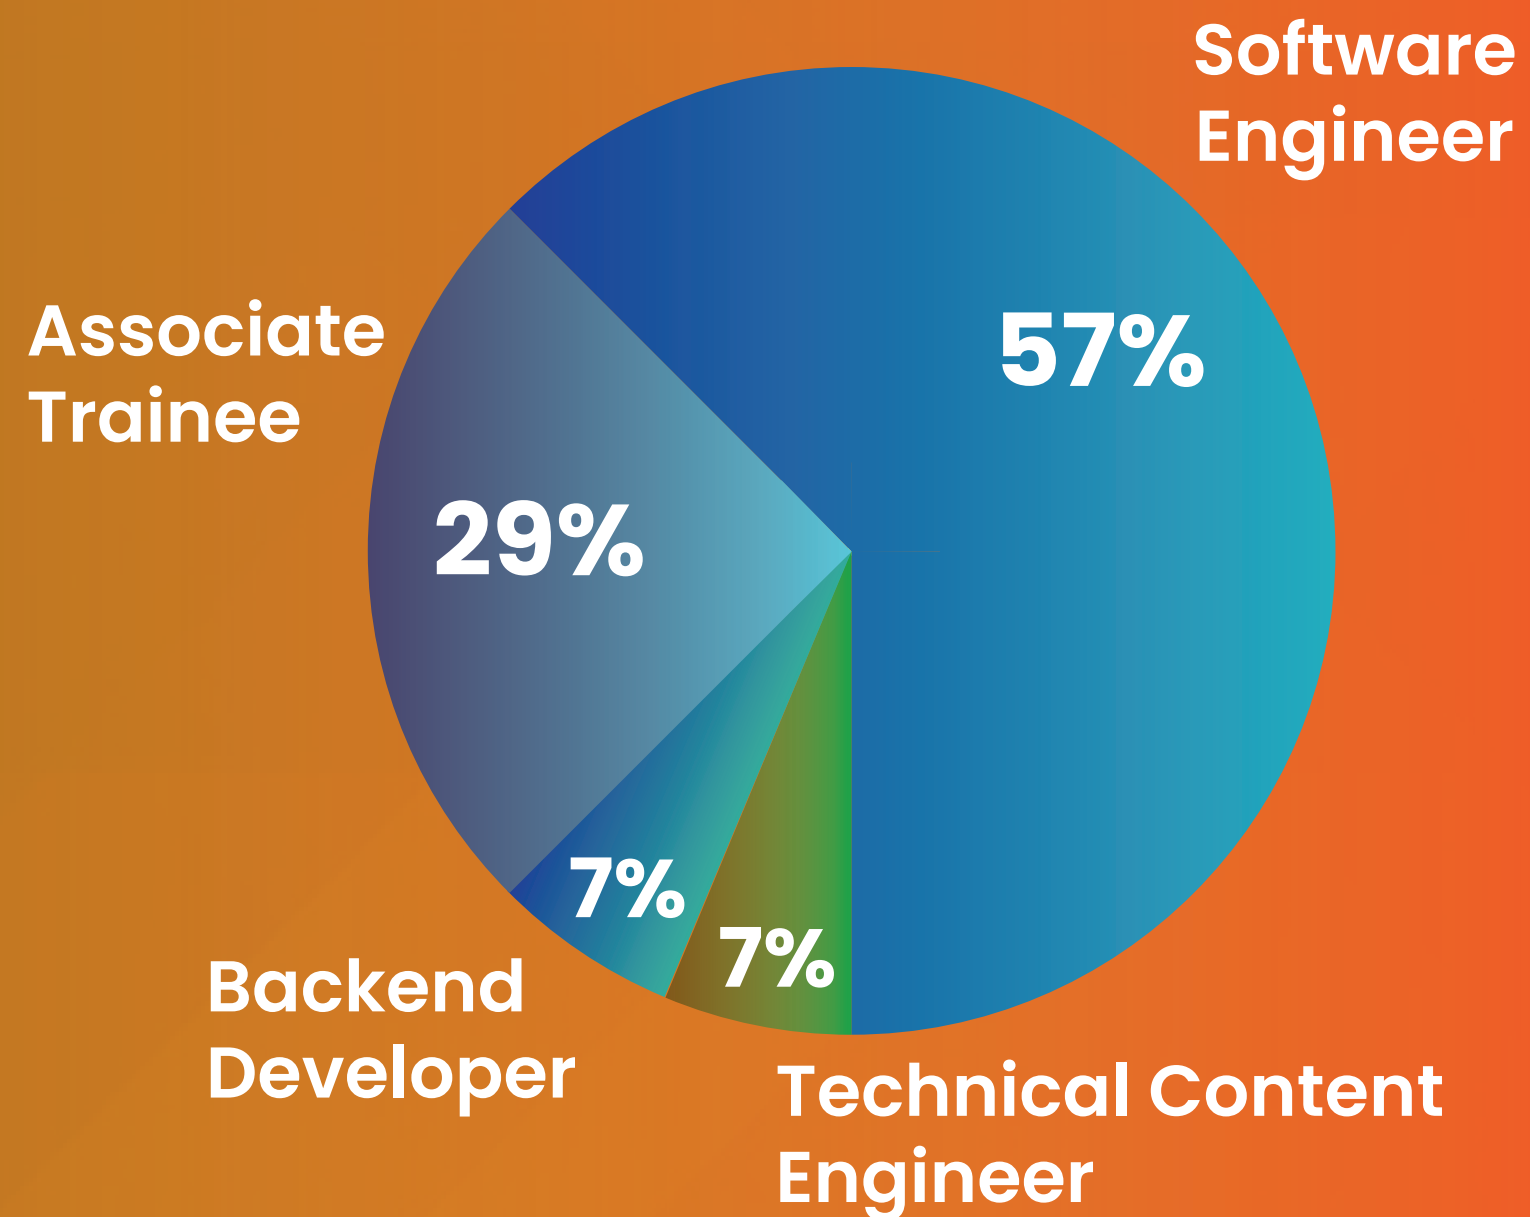

FINAL PLACEMENT REPORT

B.Tech 2020-2024 Batch

Highest CTC

24.0 LPA

Top 20% Avg

11.5 LPA

Overall Avg. CTC

8.6 LPA

Median CTC

8.0 LPA

Functional Areas