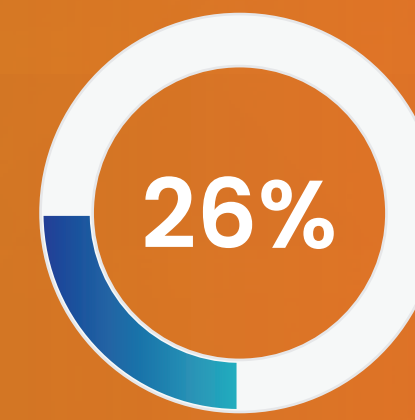

CSE

Robotics & Automation