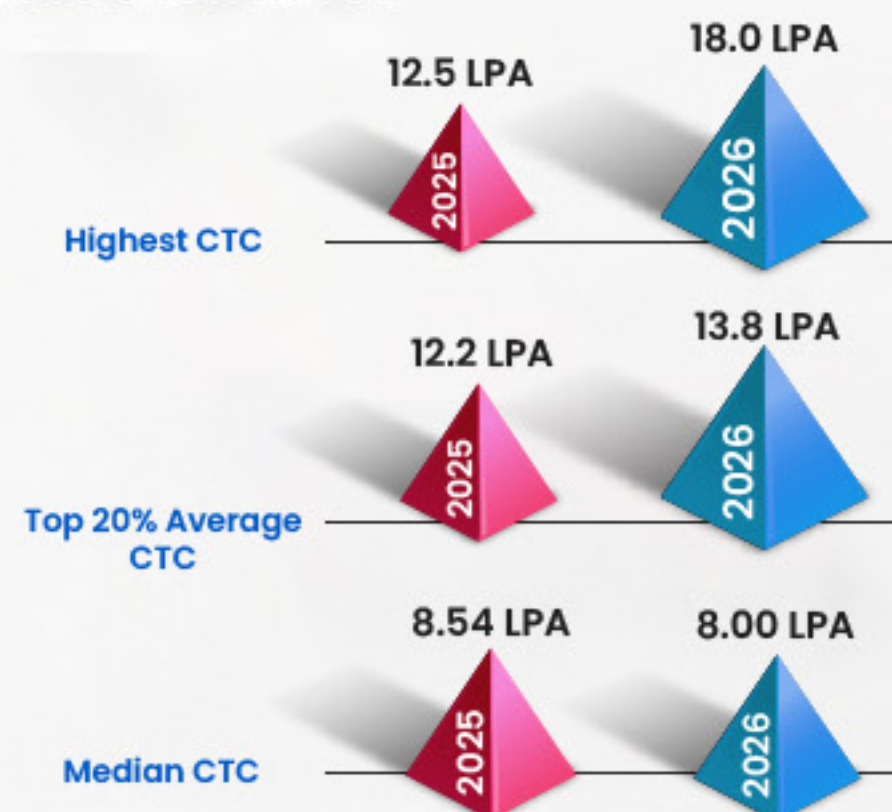

9.73%

8.85%

1.77%

- B.Tech CSE (AI & ML)
- B.Tech CSE
- B.Tech CSE (Blockchain, IoT, Cybersecurity)
- B.Tech CSE (Data Science)
- B.Tech Mechatronics Engineering

CTC GROWTH YOY

FUNCTIONAL AREAS

SECTOR-WISE BREAKUP