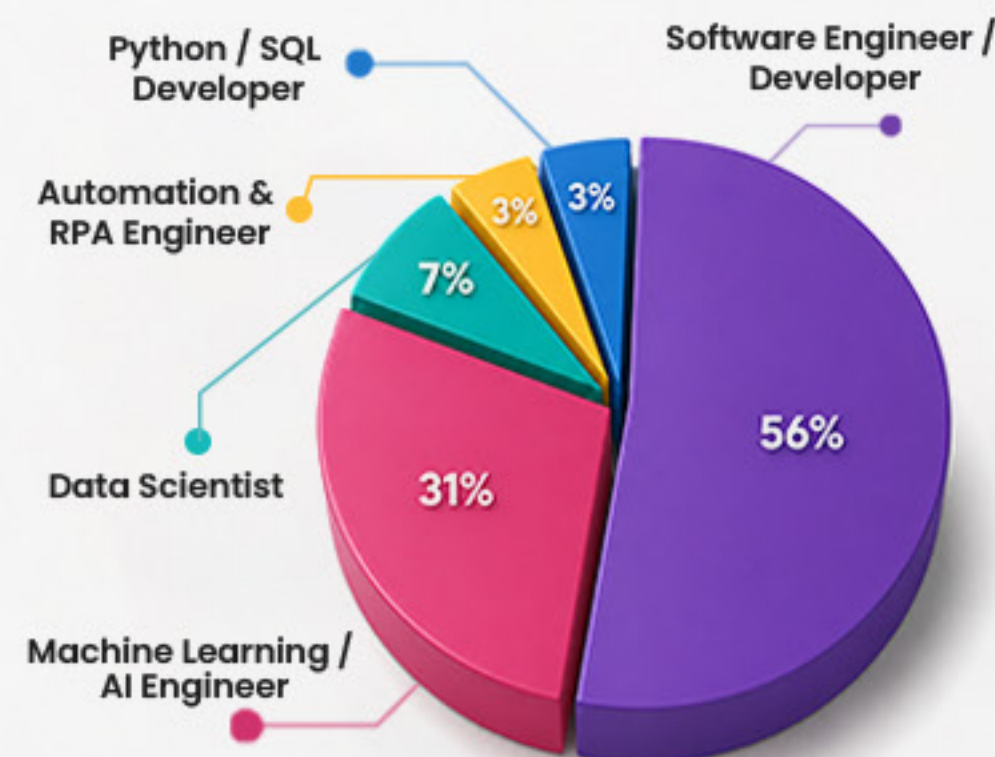

9.73%

8.85%

1.77%

- B.Tech CSE (AI & ML)
- B.Tech CSE
- B.Tech CSE (Blockchain, IoT, Cybersecurity)
- B.Tech CSE (Data Science)
- B.Tech Mechatronics Engineering

CTC GROWTH YOY

FUNCTIONAL AREAS

SECTOR-WISE BREAKUP