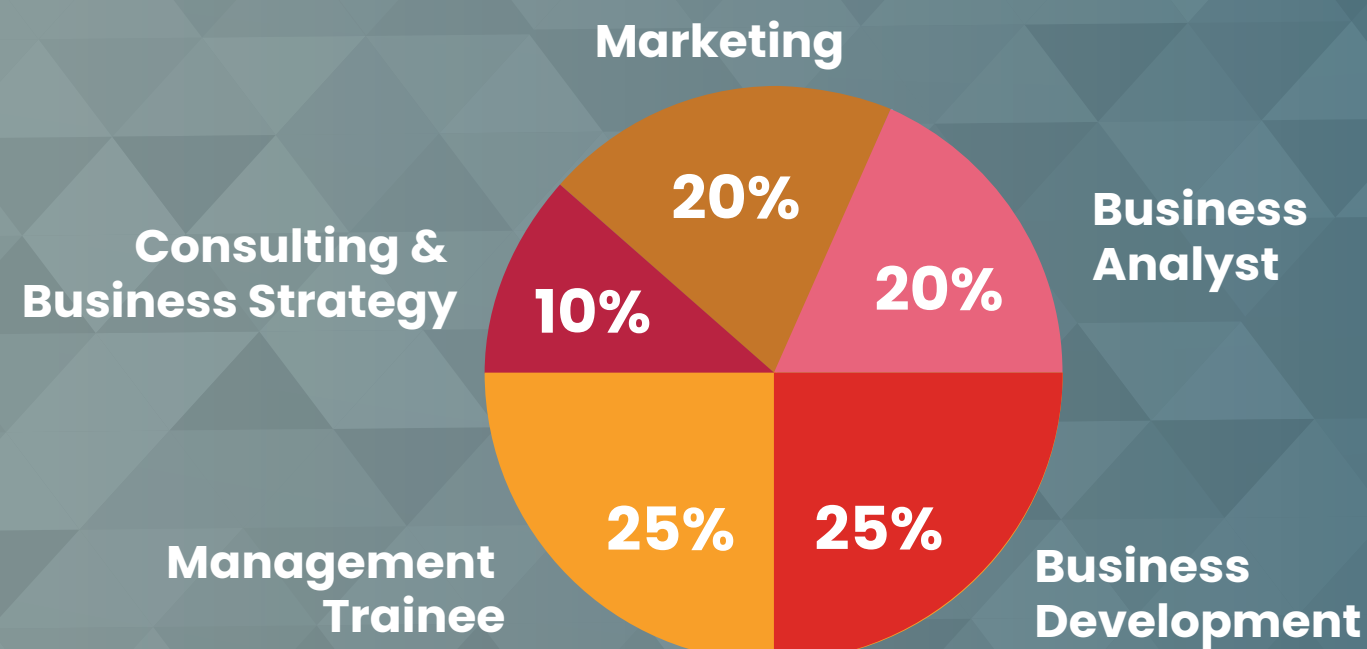

Functional Areas