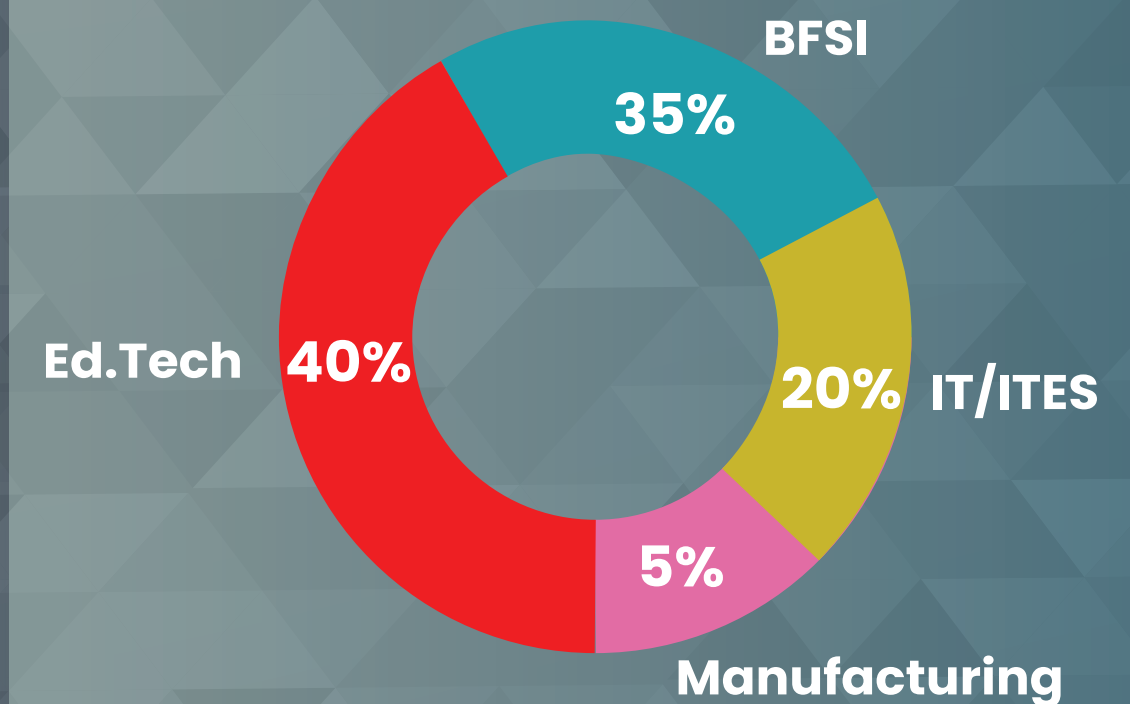

Batch Profile

CTC Growth YoY

Functional Areas

Sector-wise Breakup

OUR RECRUITING PARTNERS

Woxsen University : Kamkole – Sadasivpet, Hyderabad, Telangana 502 345
Tel: (+9140) 4444 8888 | email: placements@woxsen.edu.in