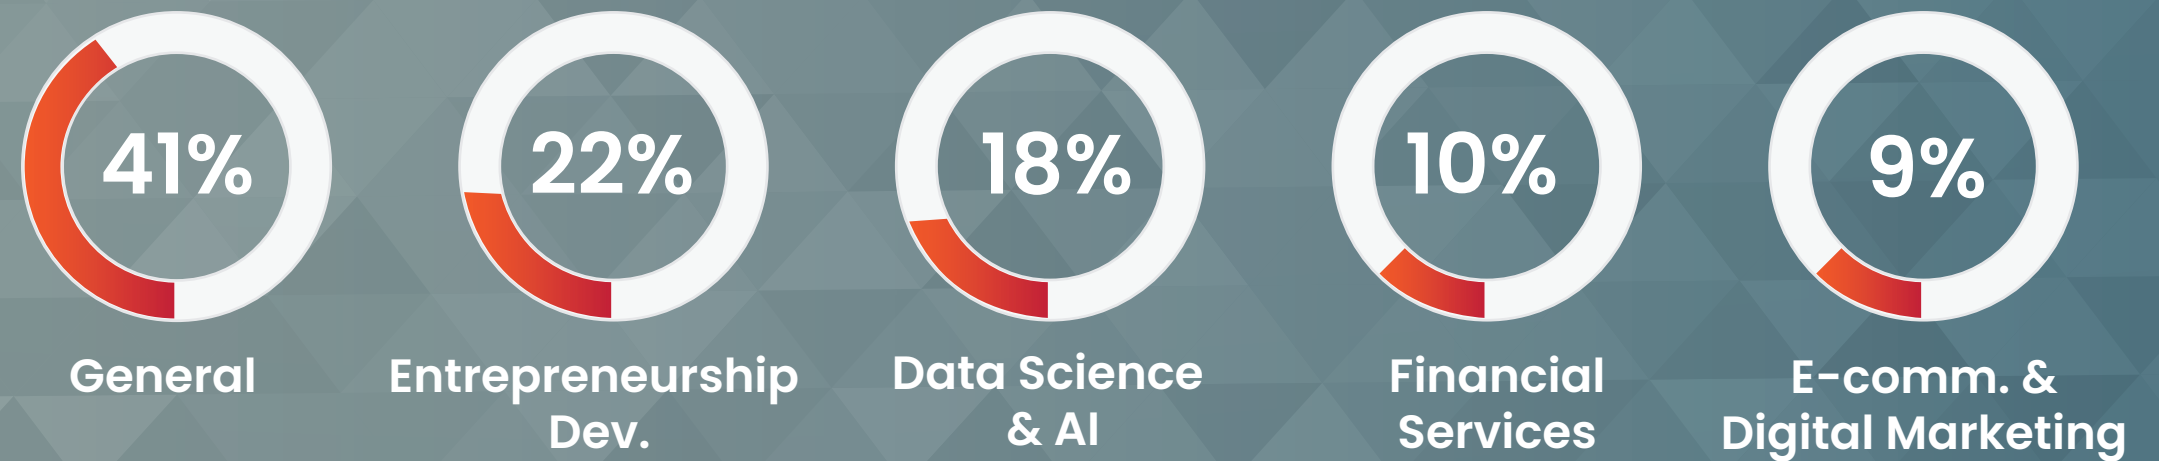

Batch Profile