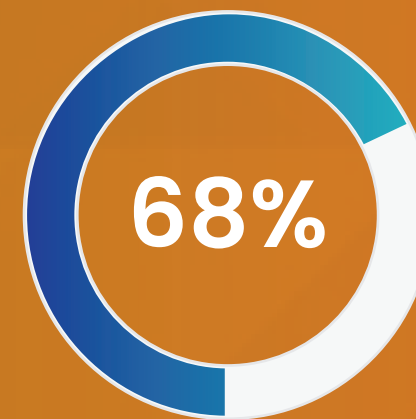

Batch Profile

Data Science & AI