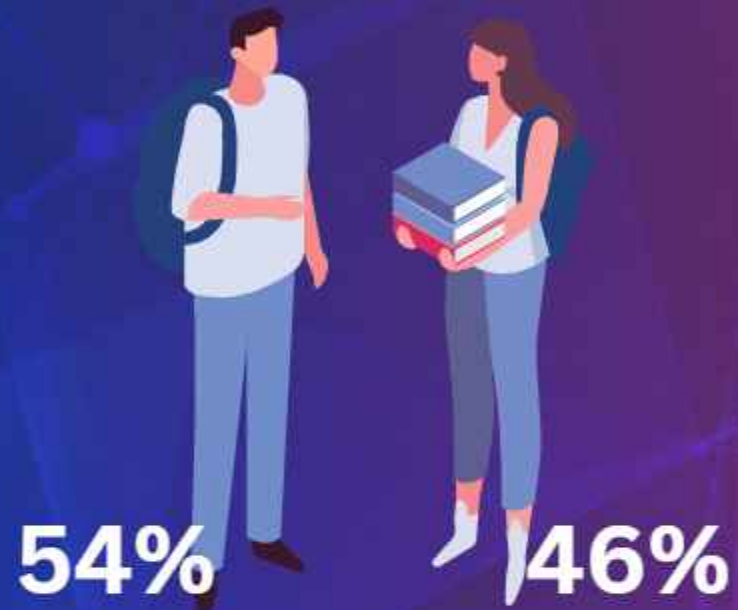

FINAL PLACEMENT REPORT

MBA 2021-2023 Batch

Highest CTC
17.00 LPA

Top 20% Avg. CTC
14.05 LPA

Overall Avg. CTC
9.09 LPA

Median CTC
8.00 LPA

Gender Ratio

Work Experience