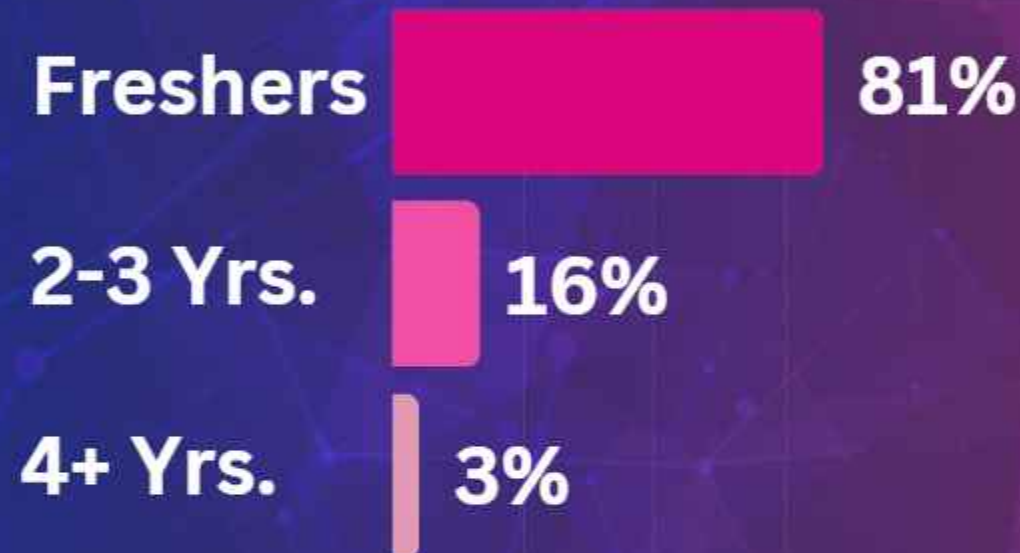

FINAL PLACEMENT REPORT

MBA 2021-2023 Batch

Highest CTC
17.00 LPA

Top 20% Avg. CTC
14.05 LPA

Overall Avg. CTC
9.09 LPA

Median CTC
8.00 LPA

Gender Ratio

Work Experience