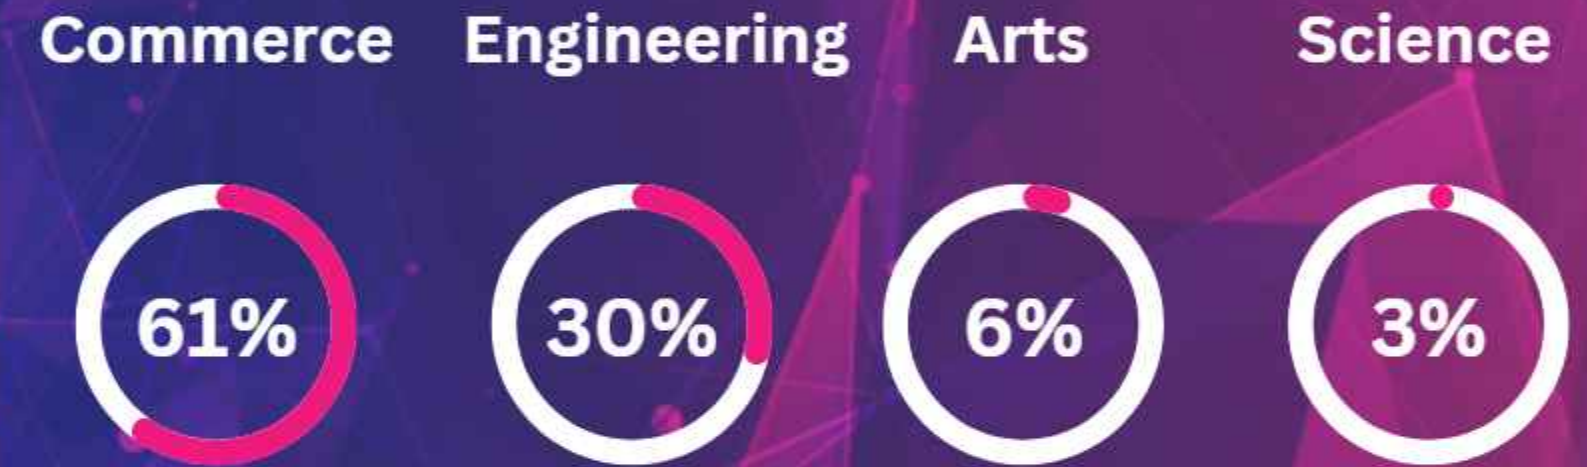

Educational Background