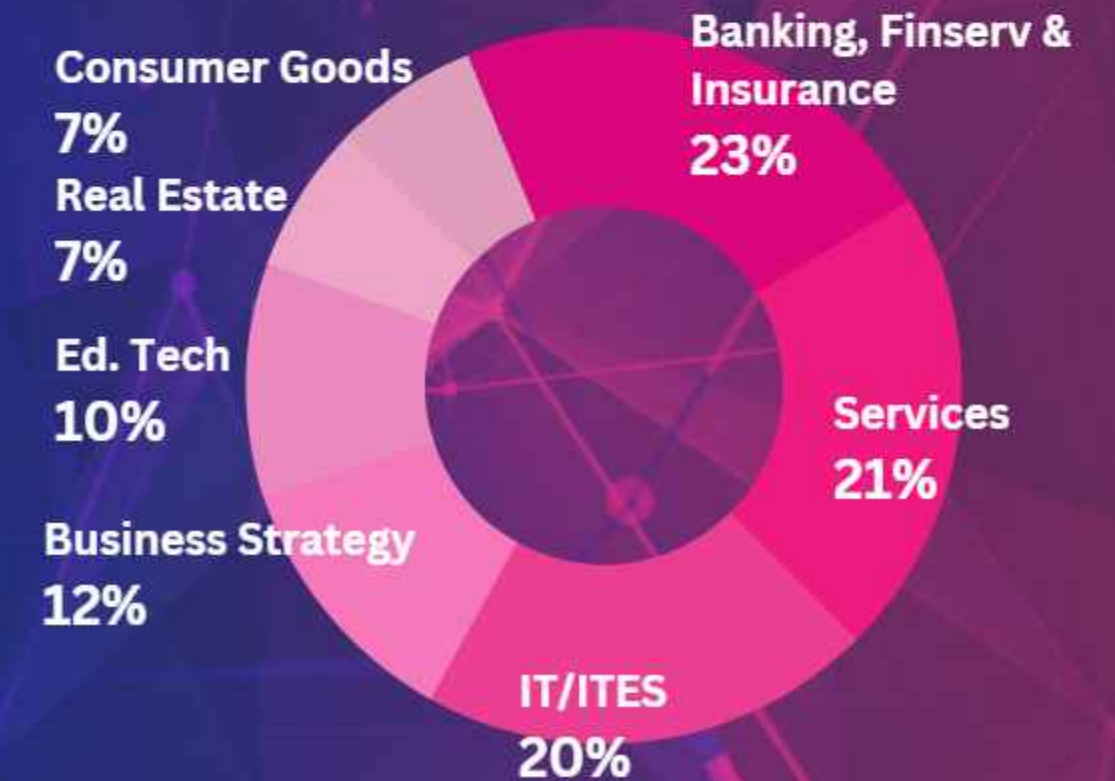

Educational Background

CTC Growth YoY

Functional Areas

Sector-Wise Breakup

RECRUITMENT HIGHLIGHTS

Companies Visited: 131

Woxsen University Kamkole - Sadasivpet, Hyderabad, Telangana 502 345
Tel: (+9140) 4444 8888 | email: placements@woxsen.edu.in